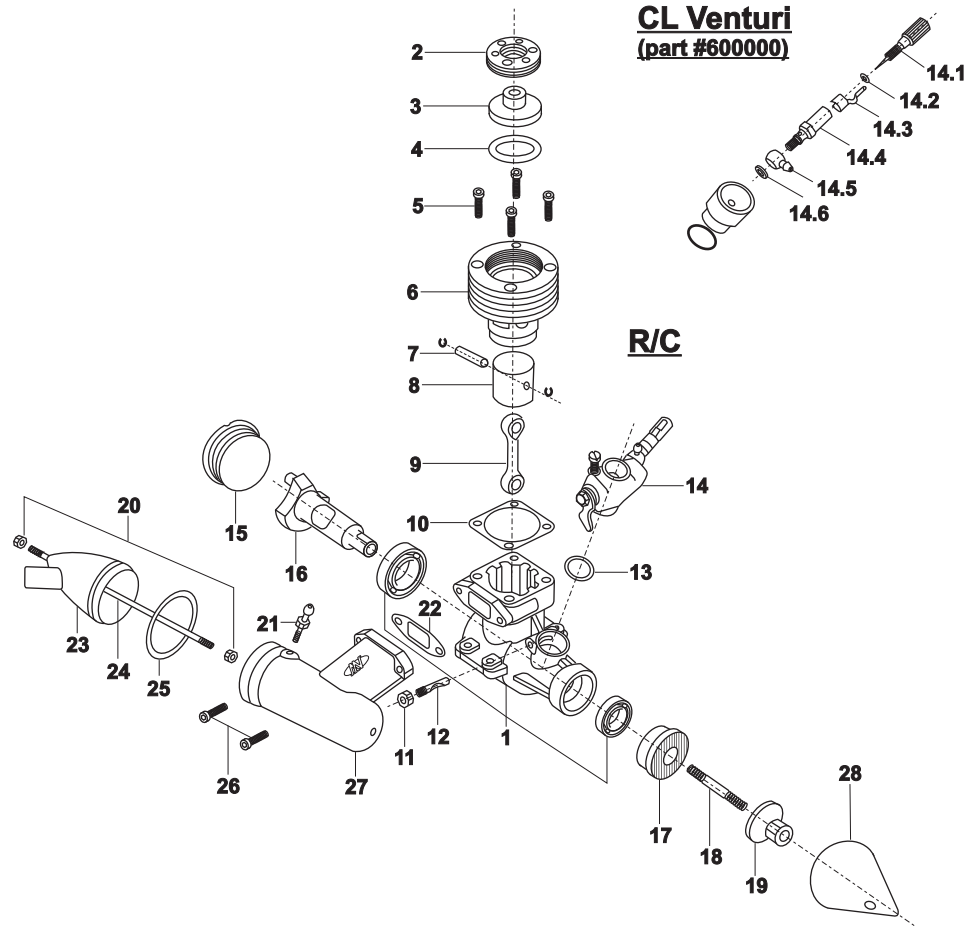

Fly The Legend!

AX .40 BB Sport Engine

Operating Instructions

Head wrench (Optional)

Carburetor assembly A25 (14)

No.	Part Name	Part Number
1	Crankcase w/bearings & crankshaft	600002
2	Top cover	600206
3	Glow plug adaptor	600207
4	Glow head gasket	600117-20
5	Cylinder head screw (4)	300125
6,7,8,9	Cylinder/Piston set	601004
7	Wrist pin	100233-03
9	Connecting rod	
10	Cylinder head gasket	600112
11	Nut	100115
12	Locking stud	600211
13	Venturi "O" ring	600209-06
14	Carburetor assembly A25	600223

No.	Part Name	Part Number
15	Cover plate	600100
16	Crankshaft	600008
17	Prop hub	600321
18	Prop shaft	400324
19	Prop nut	400323
20	Muffer nut	600115
21	Muffer connector	300242
22	Muffer exhaust gasket	600145
23	Muffer nozzle	600141
24	Muffer stud	600140
25	Muffer O-ring	100209-03
26	Muffer screws	300125
27	Muffer body	600144

OPTIONAL ITEMS

28	Prop spinner	400400
	Head wrench	230131
	Standard glow plug	301158-01