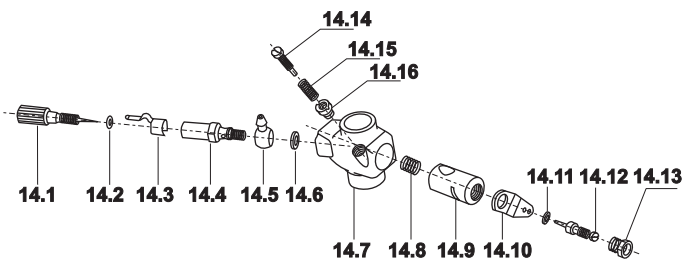

Fly The Legend!

AX .40 BB Sport Engine

Operating Instructions

Head wrench (Optional)

Carburetor assembly A25 (14)

No.	Part Name	Part Number
1	Crankcase w/bearings & crankshaft	600002
2	Top cover	600206
3	Glow plug adaptor	600207
4	Glow head gasket	600117-20
5	Cylinder head screw (4)	300125
6,7,8,9	Cylinder/Piston set	601004
7	Wrist pin	100233-03
9	Connecting rod	
10	Cylinder head gasket	600112
11	Nut	100115
12	Locking stud	600211
13	Venturi "O" ring	600209-06
14	Carburetor assembly A25	600223

No.	Part Name	Part Number
15	Cover plate	600100
16	Crankshaft	600008
17	Prop hub	600321
18	Prop shaft	400324
19	Prop nut	400323
20	Muffer nut	600115
21	Muffer connector	300242
22	Muffer exhaust gasket	600145
23	Muffer nozzle	600141
24	Muffer stud	600140
25	Muffer O-ring	100209-03
26	Muffer screws	300125
27	Muffer body	600144

OPTIONAL ITEMS

28	Prop spinner	400400
	Head wrench	230131
	Standard glow plug	301158-01